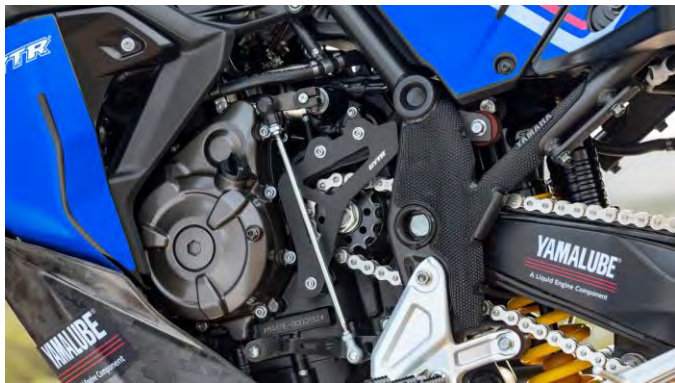

NEW PRODUCT

GYTR CHAIN AND SPROCKET KIT

GYTF53CA0000

Kit of front and rear sprocket and chain for improved final ratio for Tenere 700 World Raid GYTR

- Contains
  - GYTF22690000 Chain
  - GYTE76820000 Front Sprocket
  - GYTF54460000 Rear sprocket
  - GYTE54180000 Chain cover
  - 901100638800 Bolt (3x)

NEW PRODUCT

GYTR FRONT HIGH FENDER KIT

GYTF15L00000

High front fender kit for Tenere 700 World Raid GYTR